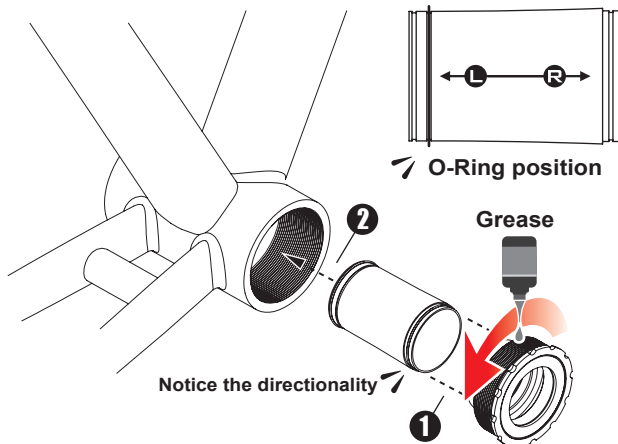

### Bearing Options

★ SB (Steel Bearing) / ★ CB (Ceramic Bearing)

Bearing Size : 30 X 42 X 7mm (6806-2RS)

Replacement Bearing set

TRiPEAK item NO. SB : EMA-HP6806-2RS / CB : EMA-JC6806-2RS

## Step 1 THREADED (TWIST-LOCK)

**DRIVE SIDE** Cup set lock to 30Nm

## Step 2 THREADED (TWIST-LOCK)

**Non-DRIVE SIDE** Cup set lock to 30Nm