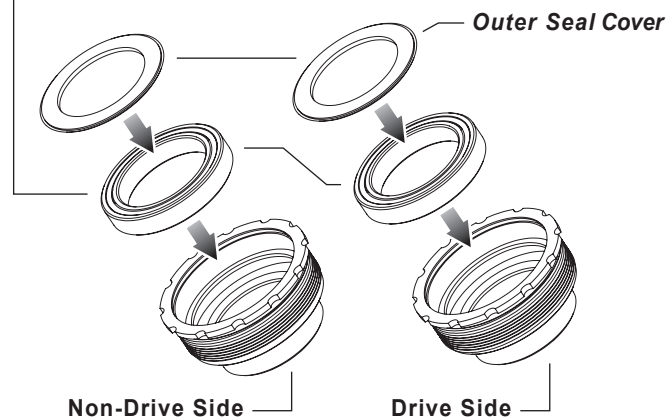

## T47 Road TO PRAXIS M30 THREADED BB System

TRiPEAK Product NO.  
EMA-T4786-PW★

### Bearing Options

★ SB (Steel Bearing) / ★ CB (Ceramic Bearing)

Bearing Size : 30 X 42 X 7mm (6806-2RS)

Replacement Bearing set

TRiPEAK item NO. SB : EMA-HP6806-2RS / CB : EMA-JC6806-2RS

## Step 1 THREADED (TWIST-LOCK)

**DRIVE SIDE** Cup set lock to 30Nm

## Step 2 THREADED (TWIST-LOCK)

**Non-DRIVE SIDE** Cup set lock to 30Nm