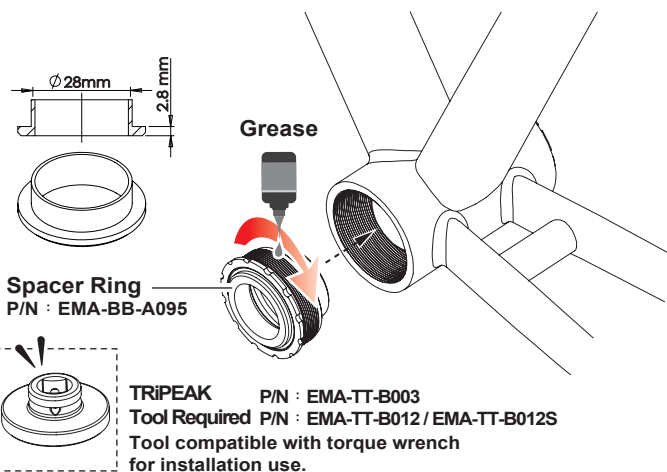

### Bearing Options

★ SB (Steel Bearing) / ★ CB (Ceramic Bearing)

Bearing Size : 30 X 42 X 7mm (6806-2RS)

Replacement Bearing set

TRiPEAK item NO. SB : EMA-HP6806-2RS / CB : EMA-JC6806-2RS

## Step 1 THREADED (TWIST-LOCK)

**DRIVE SIDE** Cup set lock to 30Nm

## Step 2 THREADED (TWIST-LOCK)

**Non-DRIVE SIDE** Cup set lock to 30Nm