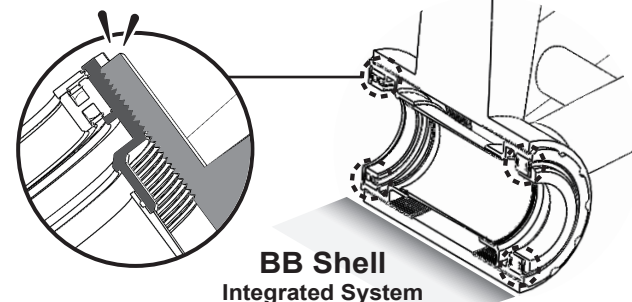

⚠ NOTICE

- To install TRiPEAK Bottom Bracket, we strongly recommend that you have a trained bicycle mechanic at your local bike shop.
- Do not alter this product in any way as it can cause unseen damage. Any modifications to this product will void the warranty.
- Make sure with the crankset are firmly attached to the bottom bracket. Improperly attached cranks can become detached from the BB set.
- When cleaning the bottom bracket set, only use mild soap and water. Never spray with high-pressure water. It will cause BB cup internal water ingress and influencing the bearing rolling lifetime.
- If you have any questions or concerns about this product Please feel free to contact us. E-mail: info@tripeakbearing.com